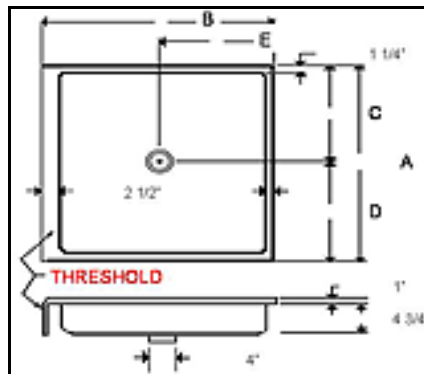

St. George Showroom
435-688-0390
Dealer

Serving Utah for Over 30 Years

Whitewater

Single Threshold

A	B	C	D	E
36"	36"	18"	18"	17"
36"	42"	18"	18"	21"
42"	36"	21"	21"	17"
42"	42"	21"	21"	21"
60"	32"	6"	54"	16"
60"	32"	54"	6"	16"
60"	32"	30"	30"	16"
32"	32"	16"	16"	16"
34"	34"			
42"	34"	21"	21"	17"
48"	32"			
48"	34"	24"	24"	17"
48"	36"	24"	24"	17"
48"	42"	24"	24"	17"
48"	48"	24"	24"	24"
54"	34"			

Neo-Angle Threshold

A	B	C	D	E	F	G
42"	42"	21"	21"	28"	22"	22"
36"	36"	12"	12"	26"	18"	18"
38"	38"					

Double Threshold

A	B	C	D	E
36"	36"	18"	18"	18"
42"	36"	21"	21"	17"
42"	36"	21"	21"	17"

www.whitewaterinc.com