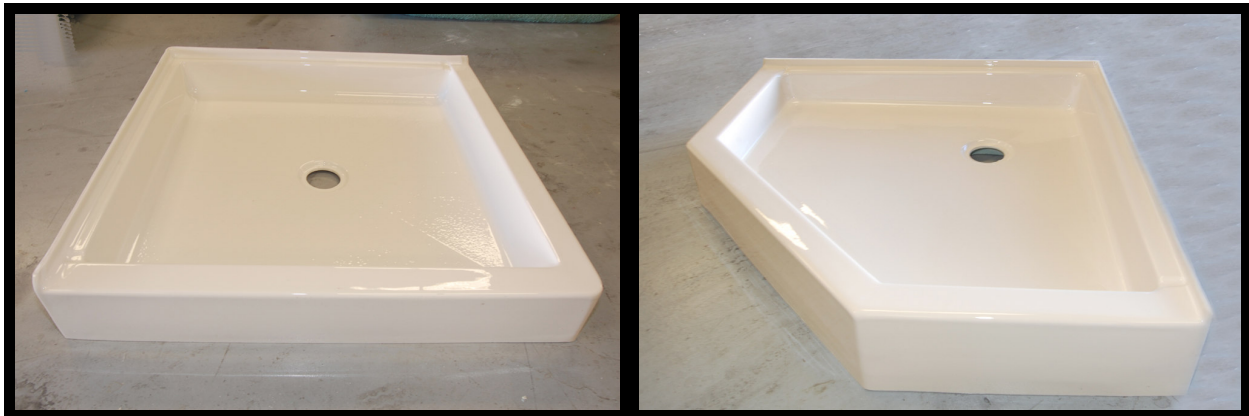


No Worries

Shower Bases

Acrylic Shower Bases

Ideal for New Construction and Remodel. Whitewater's durable Acrylic Shower Base is as tough as it is beautiful.

Built in Quality, Features you can count on

- 1" Tile Flange and Integral Threshold
- Insulated Base
 - Warm
 - Quiet
 - Tough
- 5-Year Limited Warranty
- Pre-Level Bottom, No Additional Framing
- Slip Resistant Bottom

St. George Showroom
435-688-0390
Dealer

Serving Utah for Over 30 Years

Whitewater

Single Threshold

A	B	C	D	E
36"	36"	18"	18"	17"
36"	42"	18"	18"	21"
42"	36"	21"	21"	17"
42"	42"	21"	21"	21"
60"	32"	6"	54"	16"
60"	32"	54"	6"	16"
60"	32"	30"	30"	16"
32"	32"	16"	16"	16"
34"	34"			
42"	34"	21"	21"	17"
48"	32"			
48"	34"	24"	24"	17"
48"	36"	24"	24"	17"
48"	42"	24"	24"	17"
48"	48"	24"	24"	24"
54"	34"			