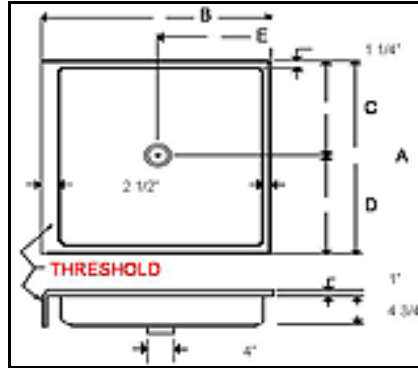

St. George Showroom
435-688-0390
Dealer

Serving Utah for Over 30 Years

Whitewater

Single Threshold

A	B	C	D	E
36"	36"	18"	18"	17"
36"	42"	18"	18"	21"
42"	36"	21"	21"	17"
42"	42"	21"	21"	21"
60"	32"	6"	54"	16"
60"	32"	54"	6"	16"
60"	32"	30"	30"	16"
32"	32"	16"	16"	16"
34"	34"			
42"	34"	21"	21"	17"
48"	32"			
48"	34"	24"	24"	17"
48"	36"	24"	24"	17"
48"	42"	24"	24"	17"
48"	48"	24"	24"	24"
54"	34"			

Neo-Angle Threshold

A	B	C	D	E	F	G
42"	42"	21"	21"	28"	22"	22"
36"	36"	12"	12"	26"	18"	18"
38"	38"					

Double Threshold

A	B	C	D	E
36"	36"	18"	18"	18"
42"	36"	21"	21"	17"
42"	36"	21"	21"	17"

www.whitewaterinc.com