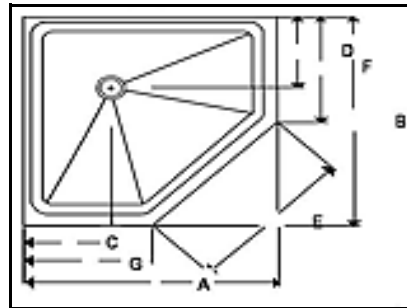

St. George Showroom
435-688-0390
Dealer

Serving Utah for Over 30 Years

Whitewater

Single Threshold

A	B	C	D	E
36"	36"	18"	18"	17"
36"	42"	18"	18"	21"
42"	36"	21"	21"	17"
42"	42"	21"	21"	21"
60"	32"	6"	54"	16"
60"	32"	54"	6"	16"
60"	32"	30"	30"	16"
32"	32"	16"	16"	16"
34"	34"			
42"	34"	21"	21"	17"
48"	32"			
48"	34"	24"	24"	17"
48"	36"	24"	24"	17"
48"	42"	24"	24"	17"
48"	48"	24"	24"	24"
54"	34"			

Neo-Angle Threshold

A	B	C	D	E	F	G
42"	42"	21"	21"	28"	22"	22"
36"	36"	12"	12"	26"	18"	18"
38"	38"					

Double Threshold

A	B	C	D	E
36"	36"	18"	18"	18"
42"	36"	21"	21"	17"
42"	36"	21"	21"	17"

www.whitewaterinc.com