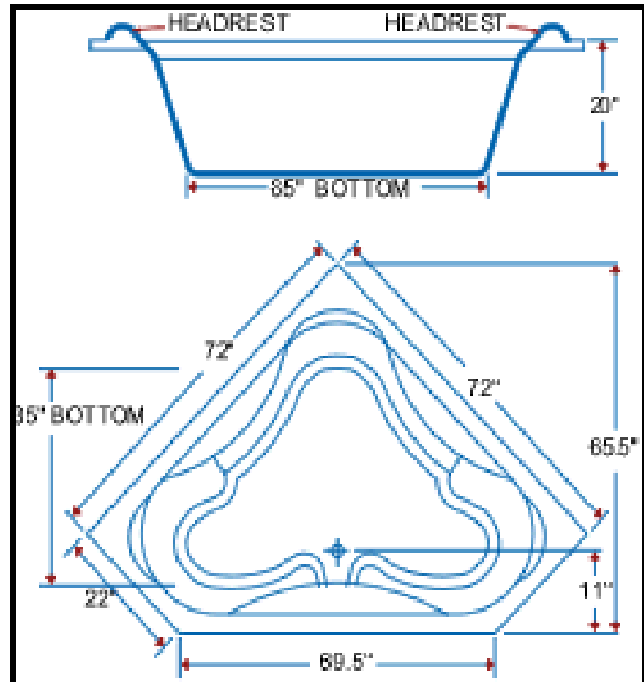

Luxury

Specifications

Dimensions: 72 x 72 x 20"

Water Capacity: 83—124 Gallons

Drain Position: 11" & Centered

Number of Jets: 12

Note: Dimensions may vary + - 1/2 inch

Colors Available