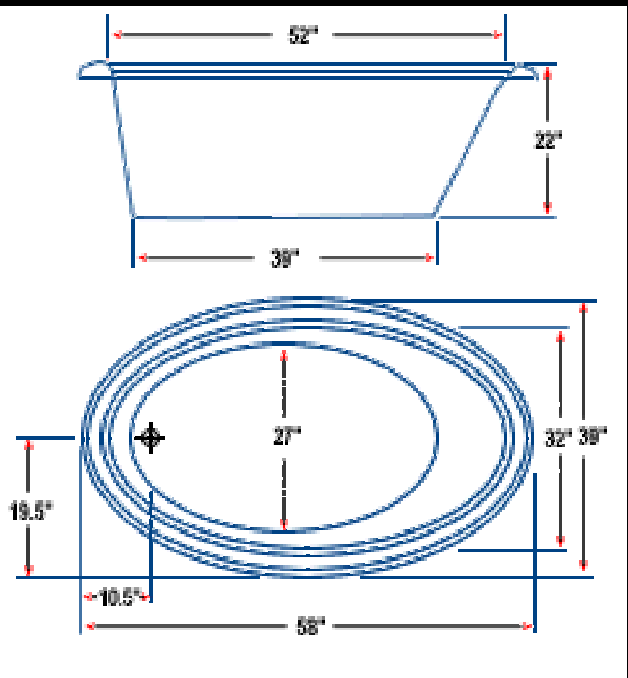

Infinity

Specifications

Dimensions: 58" x 39" x 22"

Water Capacity: 65 Gallons

Drain Position: 10.5" & Centered

Number of Jets: 6

Note: Dimensions may vary + - 1/2 inch

Colors Available